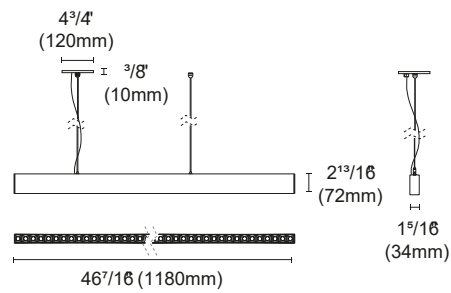

SKYRIM-42-S

Fixture Consumption	28W
Voltage	120V/277V
Delivered Lumen	2381 (lm)
Beam Angle	45° (Lens)
CCT	3000K
CRI	90+

Colours : ● White ○ Black

Dimmable

0-10V TRIAC Driver Built-in

h(m)	D(m)	E(lx)
45°		
1.0	0.79	2283
2.0	1.58	570
3.0	2.37	253
4.0	3.16	142
5.0	3.96	91