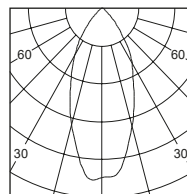

SKYRIM-42-S

Fixture Consumption	28W
Voltage	120V/277V
Delivered Lumen	2381 (lm)
Beam Angle	45° (Lens)
CCT	3000K
CRI	90+

Colours : ● White ○ Black

Dimmable

0-10V TRIAC Driver Built-in

h(m)	D(m)	E(lx)
45°		
1.0	0.79	2283
2.0	1.58	570
3.0	2.37	253
4.0	3.16	142
5.0	3.96	91