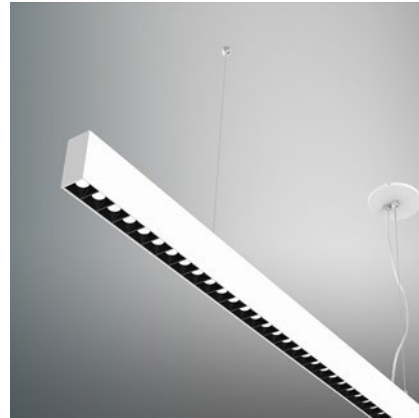

SKYRIM SERIES (AM)

SKYRIM (AM)

SKYRIM is a versatile, elegant and slim office luminaire. Two different mounting options, surface-mounted, and suspended. The series is designed as a lighting solution for upscale offices and commercial interiors.

They ensure uniform illumination and provide pleasing ceiling lighting, creating a friendly working environment.

Shape

Linear

Mountings

Pendant

Light distributions

Downlight

SKYRIM pendant lights
linear

SKYRIM-42-S

Fixture Consumption	28W
Voltage	120V/277V
Delivered Lumen	2381 (lm)
Beam Angle	45° (Lens)
CCT	3000K
CRI	90+

Colours : ● White ○ Black

Dimmable

0-10V TRIAC Driver Built-in

h(m)	D(m)	E(lx)
45°		
1.0	0.79	2283
2.0	1.58	570
3.0	2.37	253
4.0	3.16	142
5.0	3.96	91